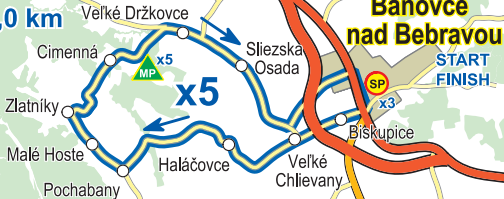

BÁNOVCE NAD BEBRAVOU (SVK)

Stage 2

30.04.2023

IRR - 142,0 km

COMPASS